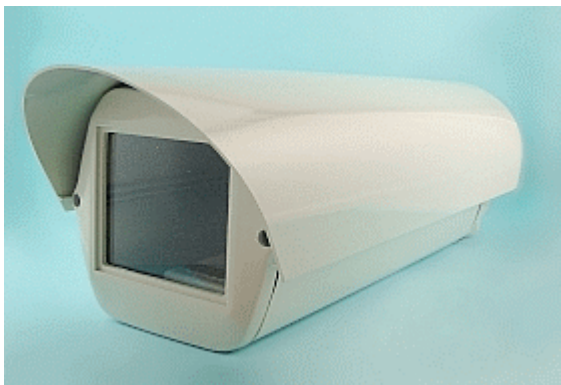

▲ GL-605

Model No	GL-605
Type	Outdoor Back Open Camera Housing
Material/Color	Aluminum Beige/Silver-grey
Appearance Size	142(W)X115(H)X370(L)mm
Suitable Camera Size	100(W)X80(H)X300(L)mm
Control Temperature	Heater: ON : 15°C OFF : 25°C Blower: ON : 35°C OFF : 25°C
Input Voltage	12VDC / 24VAC / 110VAC / 220VAC
Packing	12 pcs in one carton
N.W, G.W. Cu'ft	19.2kg,20.5kg,3.5Cu'ft
Accessory	IR LED is assembled

▲ GL-601

▲ GL-601S

Model No	GL-601L GL-601S GL- 601SS
Type	OUTDOOR CAMERA HOUSING
Material/Color	Aluminum Beige / Silver-grey
Appearance Size	110(W)X100(H)X390L/340S/260SS(L)mm
Suitable Camera Size	76(W)X62(H)X270L/220S/140SS(L)mm
Control Temperature	Heater: ON : 15°C OFF : 25°C Blower: ON : 35°C OFF : 25°C
Input Voltage	12VDC / 24VAC / 110VAC / 220VAC
Packing	601L,601S : 15 pcs in one carton 601SS : 20 pcs in one carton
N.W, G.W. Cu'ft	601L,601S:18kg,19.5kg,3.5Cu'ft 601SS:13kg,15.7kg,3.9Cu'ft
Accessory	IR LED is assembled

▲GL-606

Model No	GL-606、606S	
Type	Outdoor Camera Housing	
Material/Color	Aluminum Beige	
Appearance Size	113(W)X106(H)X410/370S(L)mm	
Suitable Camera Size	76(W)X72(H)X300/260S(L)mm	
Certificate	IP66, CE	
Control Temperature	Heater: ON : 15°C OFF : 25°C	Blower: ON : 35°C OFF : 25°C
Accessory	WIPER SET	
Input Voltage	12VDC / 24VAC / 110VAC / 220VAC	
Packing	10 pcs in one carton	
N.W, G.W. Cu'ft	17kg,19.2kg,2.9Cu'ft	

Model No	GL-607	
Type	Outdoor Camera Housing	
Material/Color	Aluminum Beige	
Appearance Size	147(W)X140(H)X470(L)mm	
Suitable Camera Size	105(W)X100(H)X320(L)mm	
Certificate	IP66, CE	
Control Temperature	Heater: ON : 15°C OFF : 25°C	Blower: ON : 35°C OFF : 25°C
Accessory	WIPER SET	
Input Voltage	12VDC / 24VAC / 110VAC / 220VAC	
Packing	8 pcs in one carton	
N.W, G.W. Cu'ft	20.8kg,23.6kg,3.7Cu'ft	