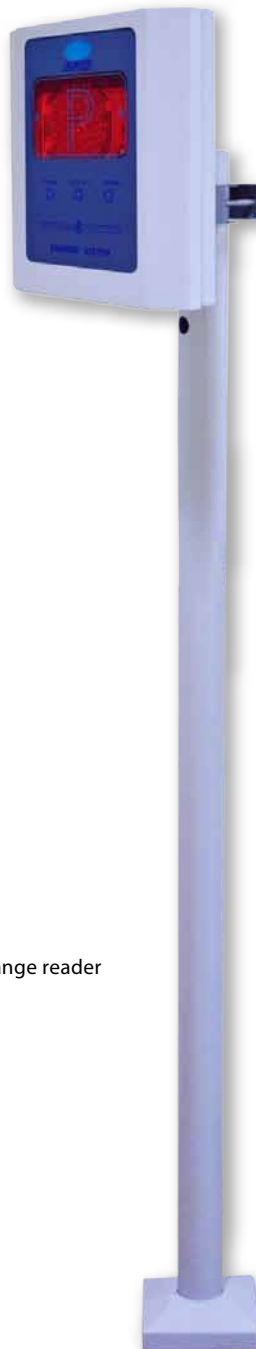

เครื่องอ่านบัตรระยะไกล (LONG RANGE READER)

MODEL :

BlueT-Y9

RFID
LONG RANGE
READER

Specification	BlueT-Y9
Receive Frequency	RF 433.96Mhz
Sending Frequency	IR 38KHz
Read Angle	60°
Output Format	Wiegand26, Wiegand34, RS485
Data Rate	9600 bps
Power	DC12V,3A
Read Range	3 to 15 meters
Operating Humidity	10% to 90%
Operating Temperature	-20C to 80C
Weight	4Kg
Dimension (W*H*D)	250x278x65 mm

- BlueT-Y9 is a highly affordable long range reader that can penetrate most vehicle solar film to truly offer maximum distance hands free parking access.
- Enjoy the convenient of handsfree - no need stop to flash card.
- No more getting hand wet during rainy days or expose to robbery threat when winding down windows to flash card.
- Reduce congestion of long car queue during peak hours.
- Add premium prestige reputation to your residential or commercial building.

BlueT-Y9

CARD บัตรรับสัญญาณ