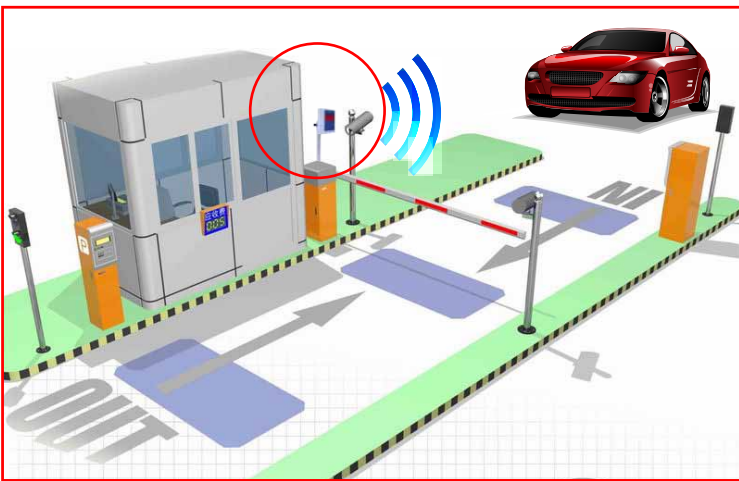

เครื่องอ่านบัตรระยะไกล (LONG RANGE READER)

MODEL :

BlueT-Y9

RFID
LONG RANGE
READER

Specification	BlueT-Y9
Receive Frequency	RF 433.96Mhz
Sending Frequency	IR 38KHz
Read Angle	60°
Output Format	Wiegand26, Wiegand34, RS485
Data Rate	9600 bps
Power	DC12V,3A
Read Range	3 to 15 meters
Operating Humidity	10% to 90%
Operating Temperature	-20C to 80C
Weight	4Kg
Dimension (W*H*D)	250x278x65 mm

- BlueT-Y9 is a highly affordable long range reader that can penetrate most vehicle solar film to truly offer maximum distance hands free parking access.
- Enjoy the convenient of handsfree - no need stop to flash card.
- No more getting hand wet during rainy days or expose to robbery threat when winding down windows to flash card.
- Reduce congestion of long car queue during peak hours.
- Add premium prestige reputation to your residential or commercial building.